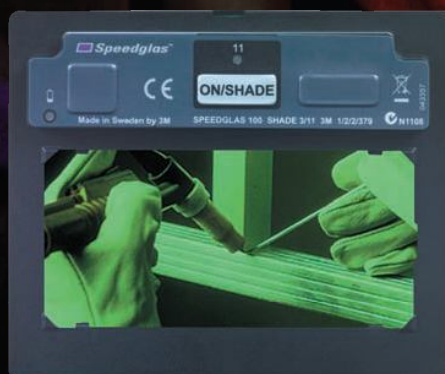

Speedglas™

SPEEDGLAS™ 100

0503 0042 99 999 - BLAZE

0503 0043 99 999 - TRIBAL

Samozatmívací kukly Speedglas 100 mají výbornou optickou kvalitu se spolehlivým přepínáním ze světlého do tmavého stavu. Samozatmívací kazety Speedglas 100S-10 a 100S-11 mají stupeň zatemnění 10 nebo 11 a ve světlém stavu mají stupeň 3. Samozatmívací kazeta Speedglas 100V má stupně zatemnění 8-12 a ve světlém stavu stupeň 3.

Welding hood Speedglas 100 has excellent optical quality with reliable switching of light in a dark state.

The Speedglas 100S-10 and 100S-11 filters have single dark shades of 10 and 11, respectively, and a light shade of 3. The Speedglas 100V filter has five user-selectable dark shades, from shade 8 to shade 12, and a light shade of 3.

MOQ - balení/packing: 1/1

NEW!

BLAZE

TRIBAL